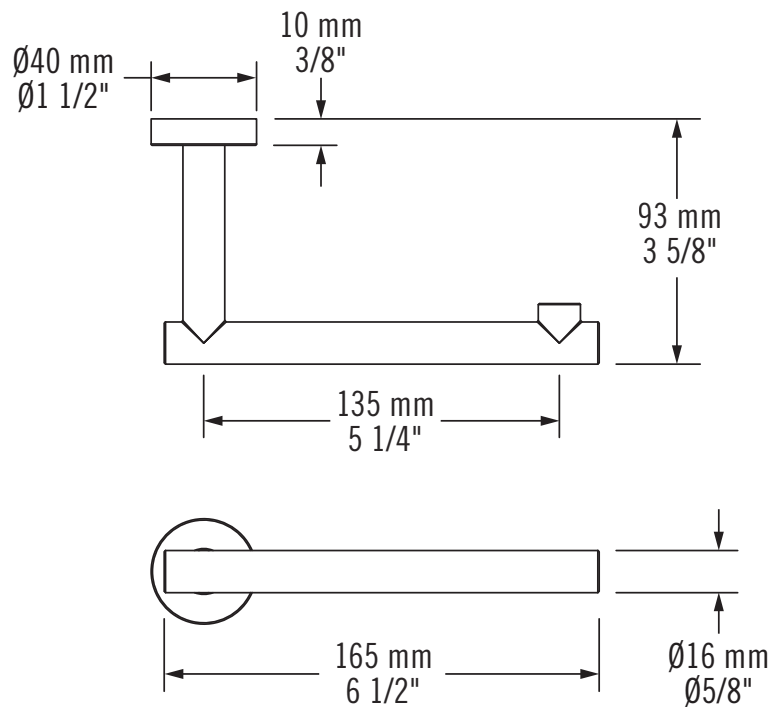

Description:

- Porte-papier de toilette / Toilet paper holder

Finis disponibles / Available finish:

- CC = Chrome
- BK = Noir mat / Matte black
- OR = Or brossé / Brushed gold
- IX = Inox / Stainless steel
- WH = Blanc mat / Matte white
- GM = Gunmétal / Gunmetal